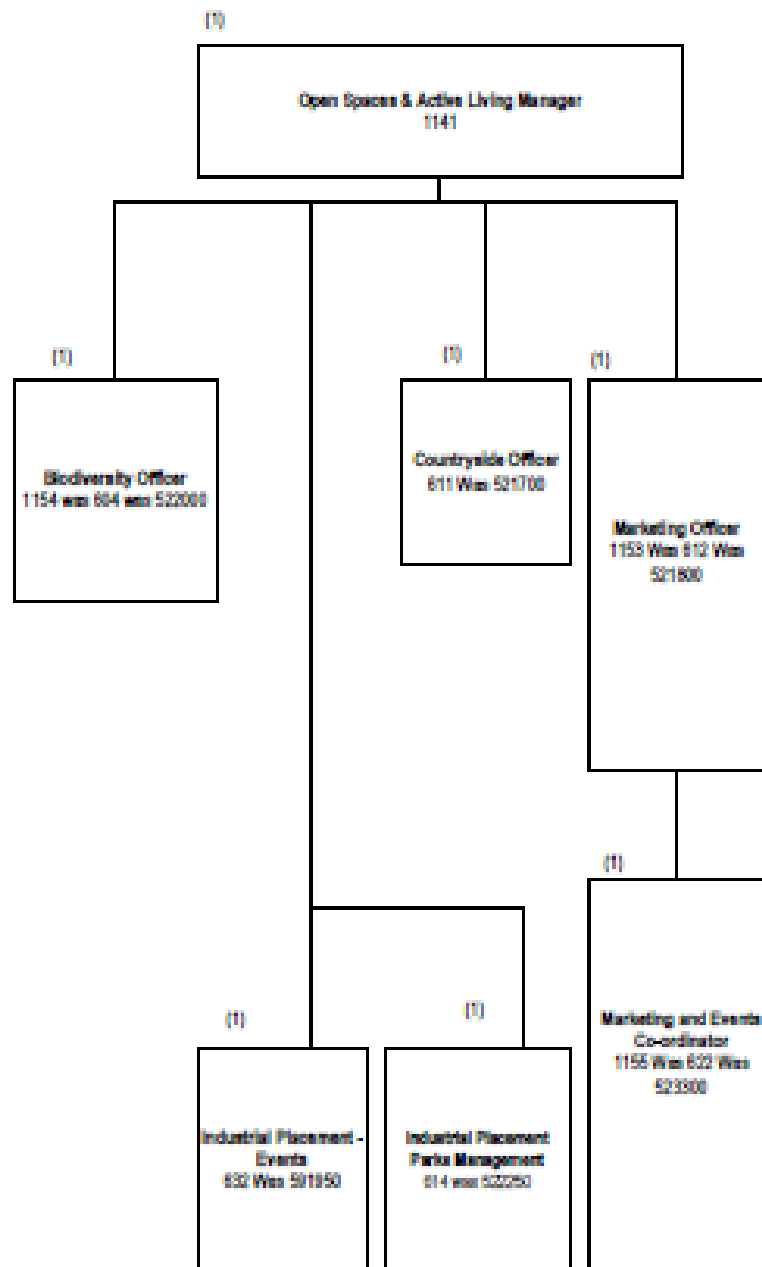

### Open Spaces & Active Living Unit - Current Structure

Total permanent posts = 7