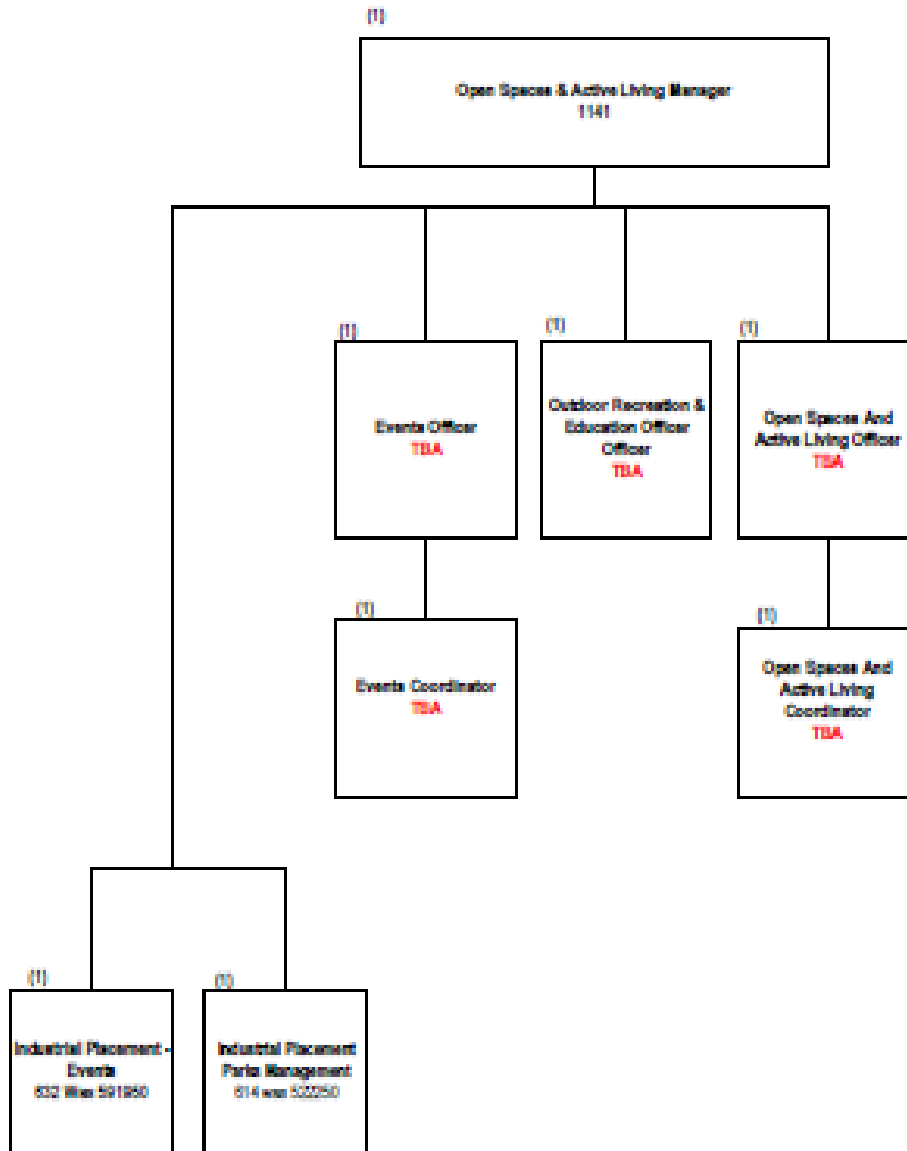

### Open Spaces & Active Living Unit - Current Structure

Total permanent posts = 7

## Open Spaces and Active Living Unit - Proposed Structure

Total permanent posts = 8